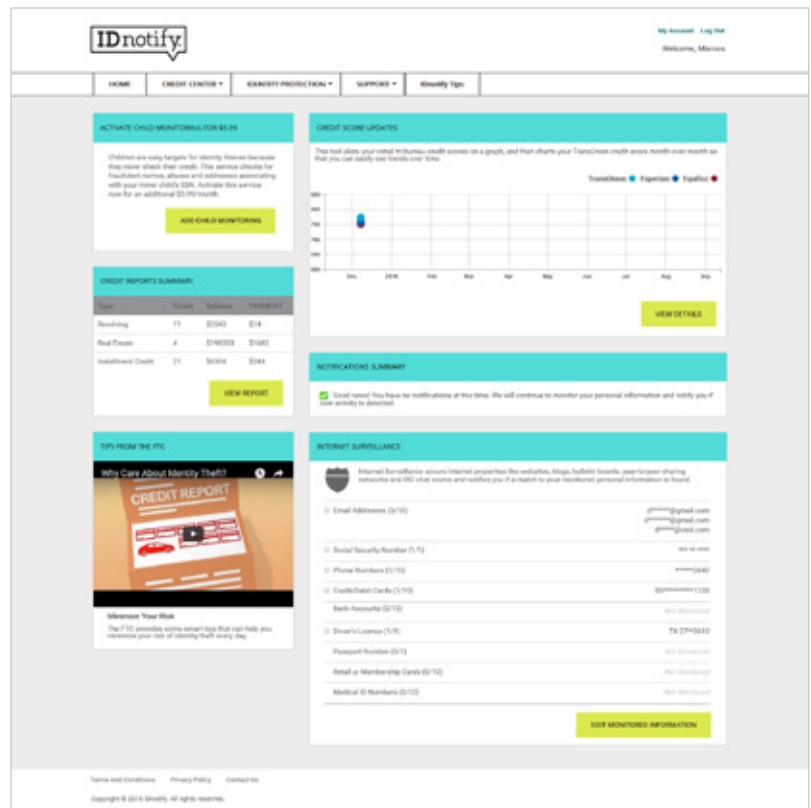

12.7M

Victims of fraud in 2014

IMC: Identity Management Center. Powering Identity Protection

For companies looking for speed of execution with no technology and infrastructure integration requirements, we offer IMC, a fully hosted and managed white label identity protection portal. Explore how you can offer your members a premium portal experience that you control from start to finish.

CSID's IMC enables your business to create a fully customizable, white label identity production portal solution- quickly, easily and without IT resources.

IMC can be easily customized and launched with brand and style requirements, allowing your organization to have an unrivaled suite of custom identity protection services that you can market to your members and consumers – without the technology overhead.

IMC Features

- Scalable, globally accessible and built on patented technology
- Customizable look and feel
- Complete control of content and the ability to highlight content and create upsells and promotions
- Easy integration with major analytics tags
- Best-in-class user experience
- Fully hosted and managed
- Fast time to market
- Connect into all aspects of the CSID technology suite, including enrollment, billing, product selection and migration, and alert and report generation